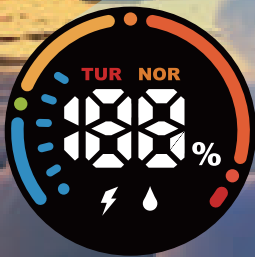

SLUGGER[®] BEAST

TUR TURBO MODE

NOR NORMAL MODE

LIQUID INDICATOR

BATTERY INDICATOR

**NORMAL
10K**

**TURBO
6K**

WARNING: